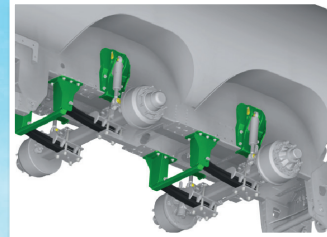

VOLUMETRA 20 000 L

EQUIPPED FOR VARIOUS SPREADING IMPLEMENTS (BOOMS AND INJECTORS)

**Control box in the cab
+ Touch-Control screen**

Various pre-equipments

**Bolted and movable
Hydro-Tandem running gear**

**Integrated linkage and
"Automaton 2+4"
hydraulic equipment**

Terradisc 4000

ADVANTAGE

SCAN ME